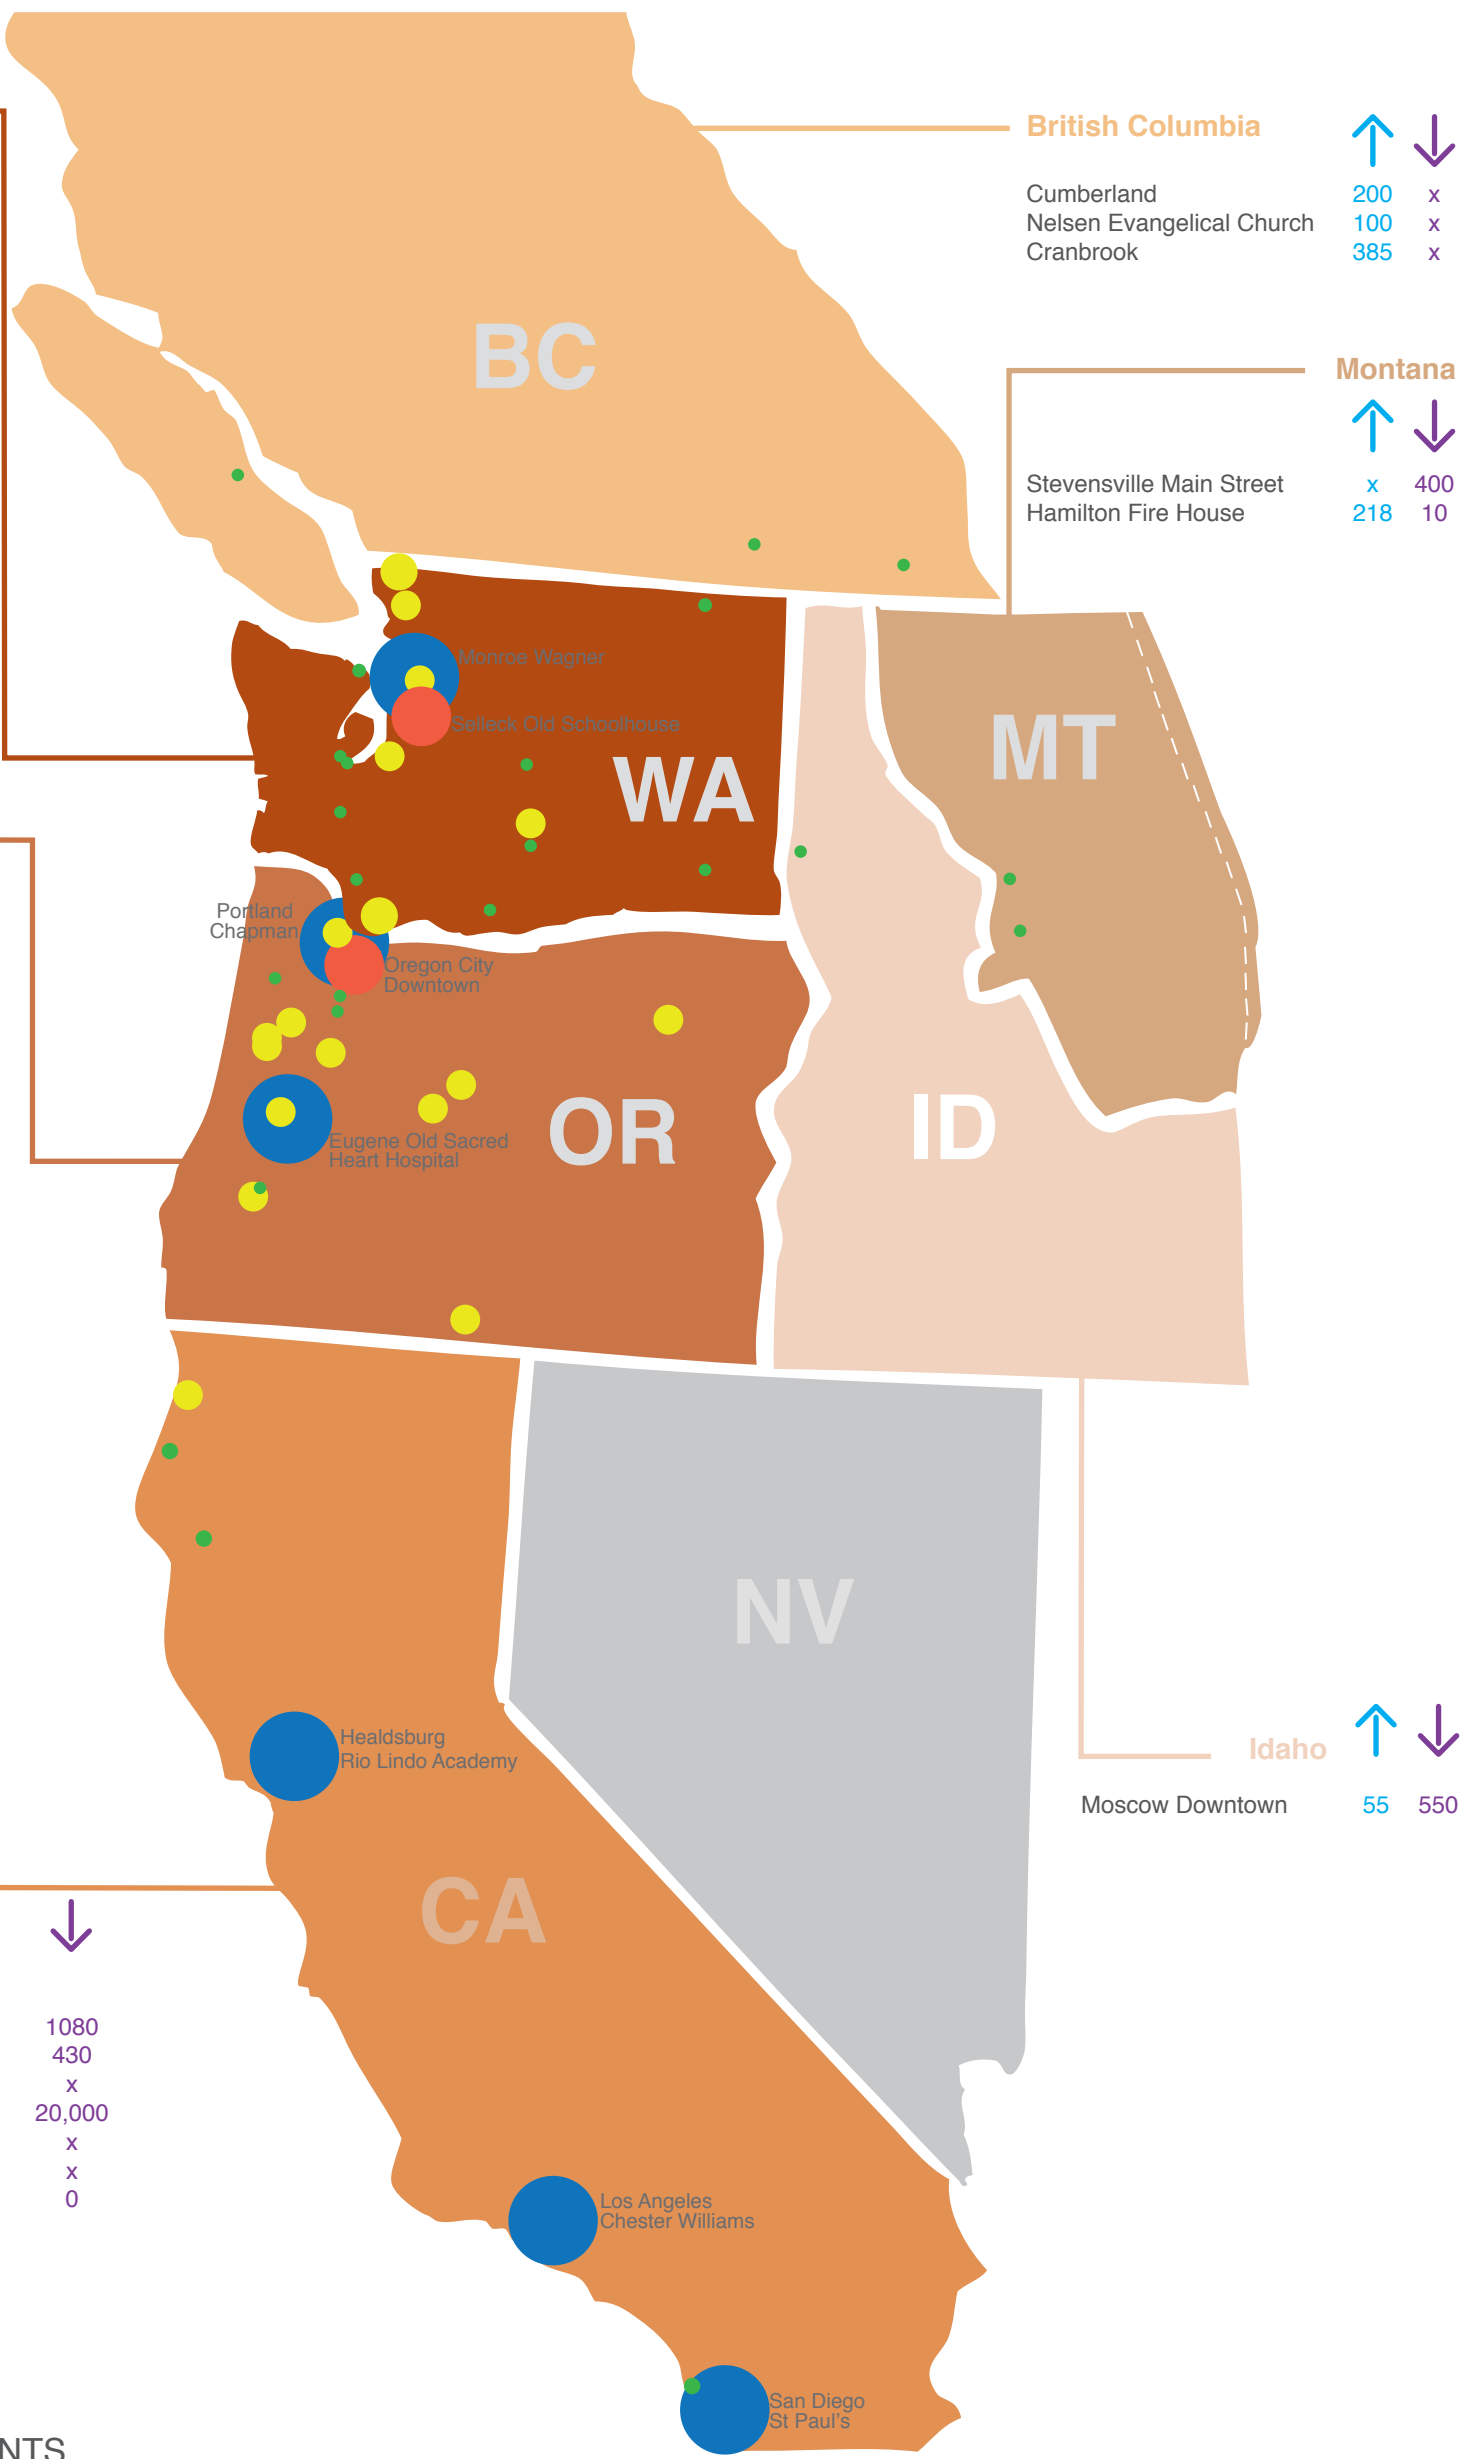

Washington

| | ↑ | ↓ |
|-----------------------------|--------|--------|
| Sumas Old Customs House | 1840 | 277 |
| Orient School | 300 | 55 |
| Sedro-Woodley ONS Hospital | 750 | 1823 |
| Sequim Fish Hatchery | 100 | 0 |
| Monroe F. Wagner Elementary | 21,027 | 16,650 |
| Monroe Admin. Building | 4700 | 3576 |
| Selleck Old Schoolhouse | 8251 | 7310 |
| Fort Lewis Building 2068 | 400 | 800 |
| Olympia Residence | 200 | 180 |
| Tumwater Brewery | 450 | x |
| Centralia Downtown | 889 | 798 |
| Ellensburg Old Hospital | 850 | 480 |
| Yakima Herald News | 1184 | 810 |
| Battle Ground Residence | 3 | 350 |
| Wapato Farm House | 250 | 125 |
| Waistburg | x | 150 |
| Klickitat Old Ice House | 354 | 3 |
| Camas Tavern | 3795 | 2365 |

British Columbia

| | ↑ | ↓ |
|---------------------------|-----|---|
| Cumberland | 200 | x |
| Nelsen Evangelical Church | 100 | x |
| Cranbrook | 385 | x |

Montana

| | ↑ | ↓ |
|--------------------------|-----|-----|
| Stevensville Main Street | x | 400 |
| Hamilton Fire House | 218 | 10 |

California

| | ↑ | ↓ |
|------------------------------|--------|--------|
| Humbolt County Redwood Snag | 884 | 1080 |
| Arcata Residence | 430 | 430 |
| Gaberville School Stack | 114 | x |
| Healdsburg Rio Lindo Academy | 3 | 20,000 |
| Los Angeles Chester Williams | 10,000 | x |
| San Diego Church lofts | 10,000 | x |
| San Diego St Paul's | 500 | 0 |

VAUX'S SWIFTS HIGH COUNTS

- more than 10,000
- 5,000 - 10,000
- 1000 - 5000
- 0 - 1000

large numbers have been observed in Mexico City.

2008-2010 VAUX'S SWIFT HIGH COUNTS

↑ NORTH ↓ SOUTH