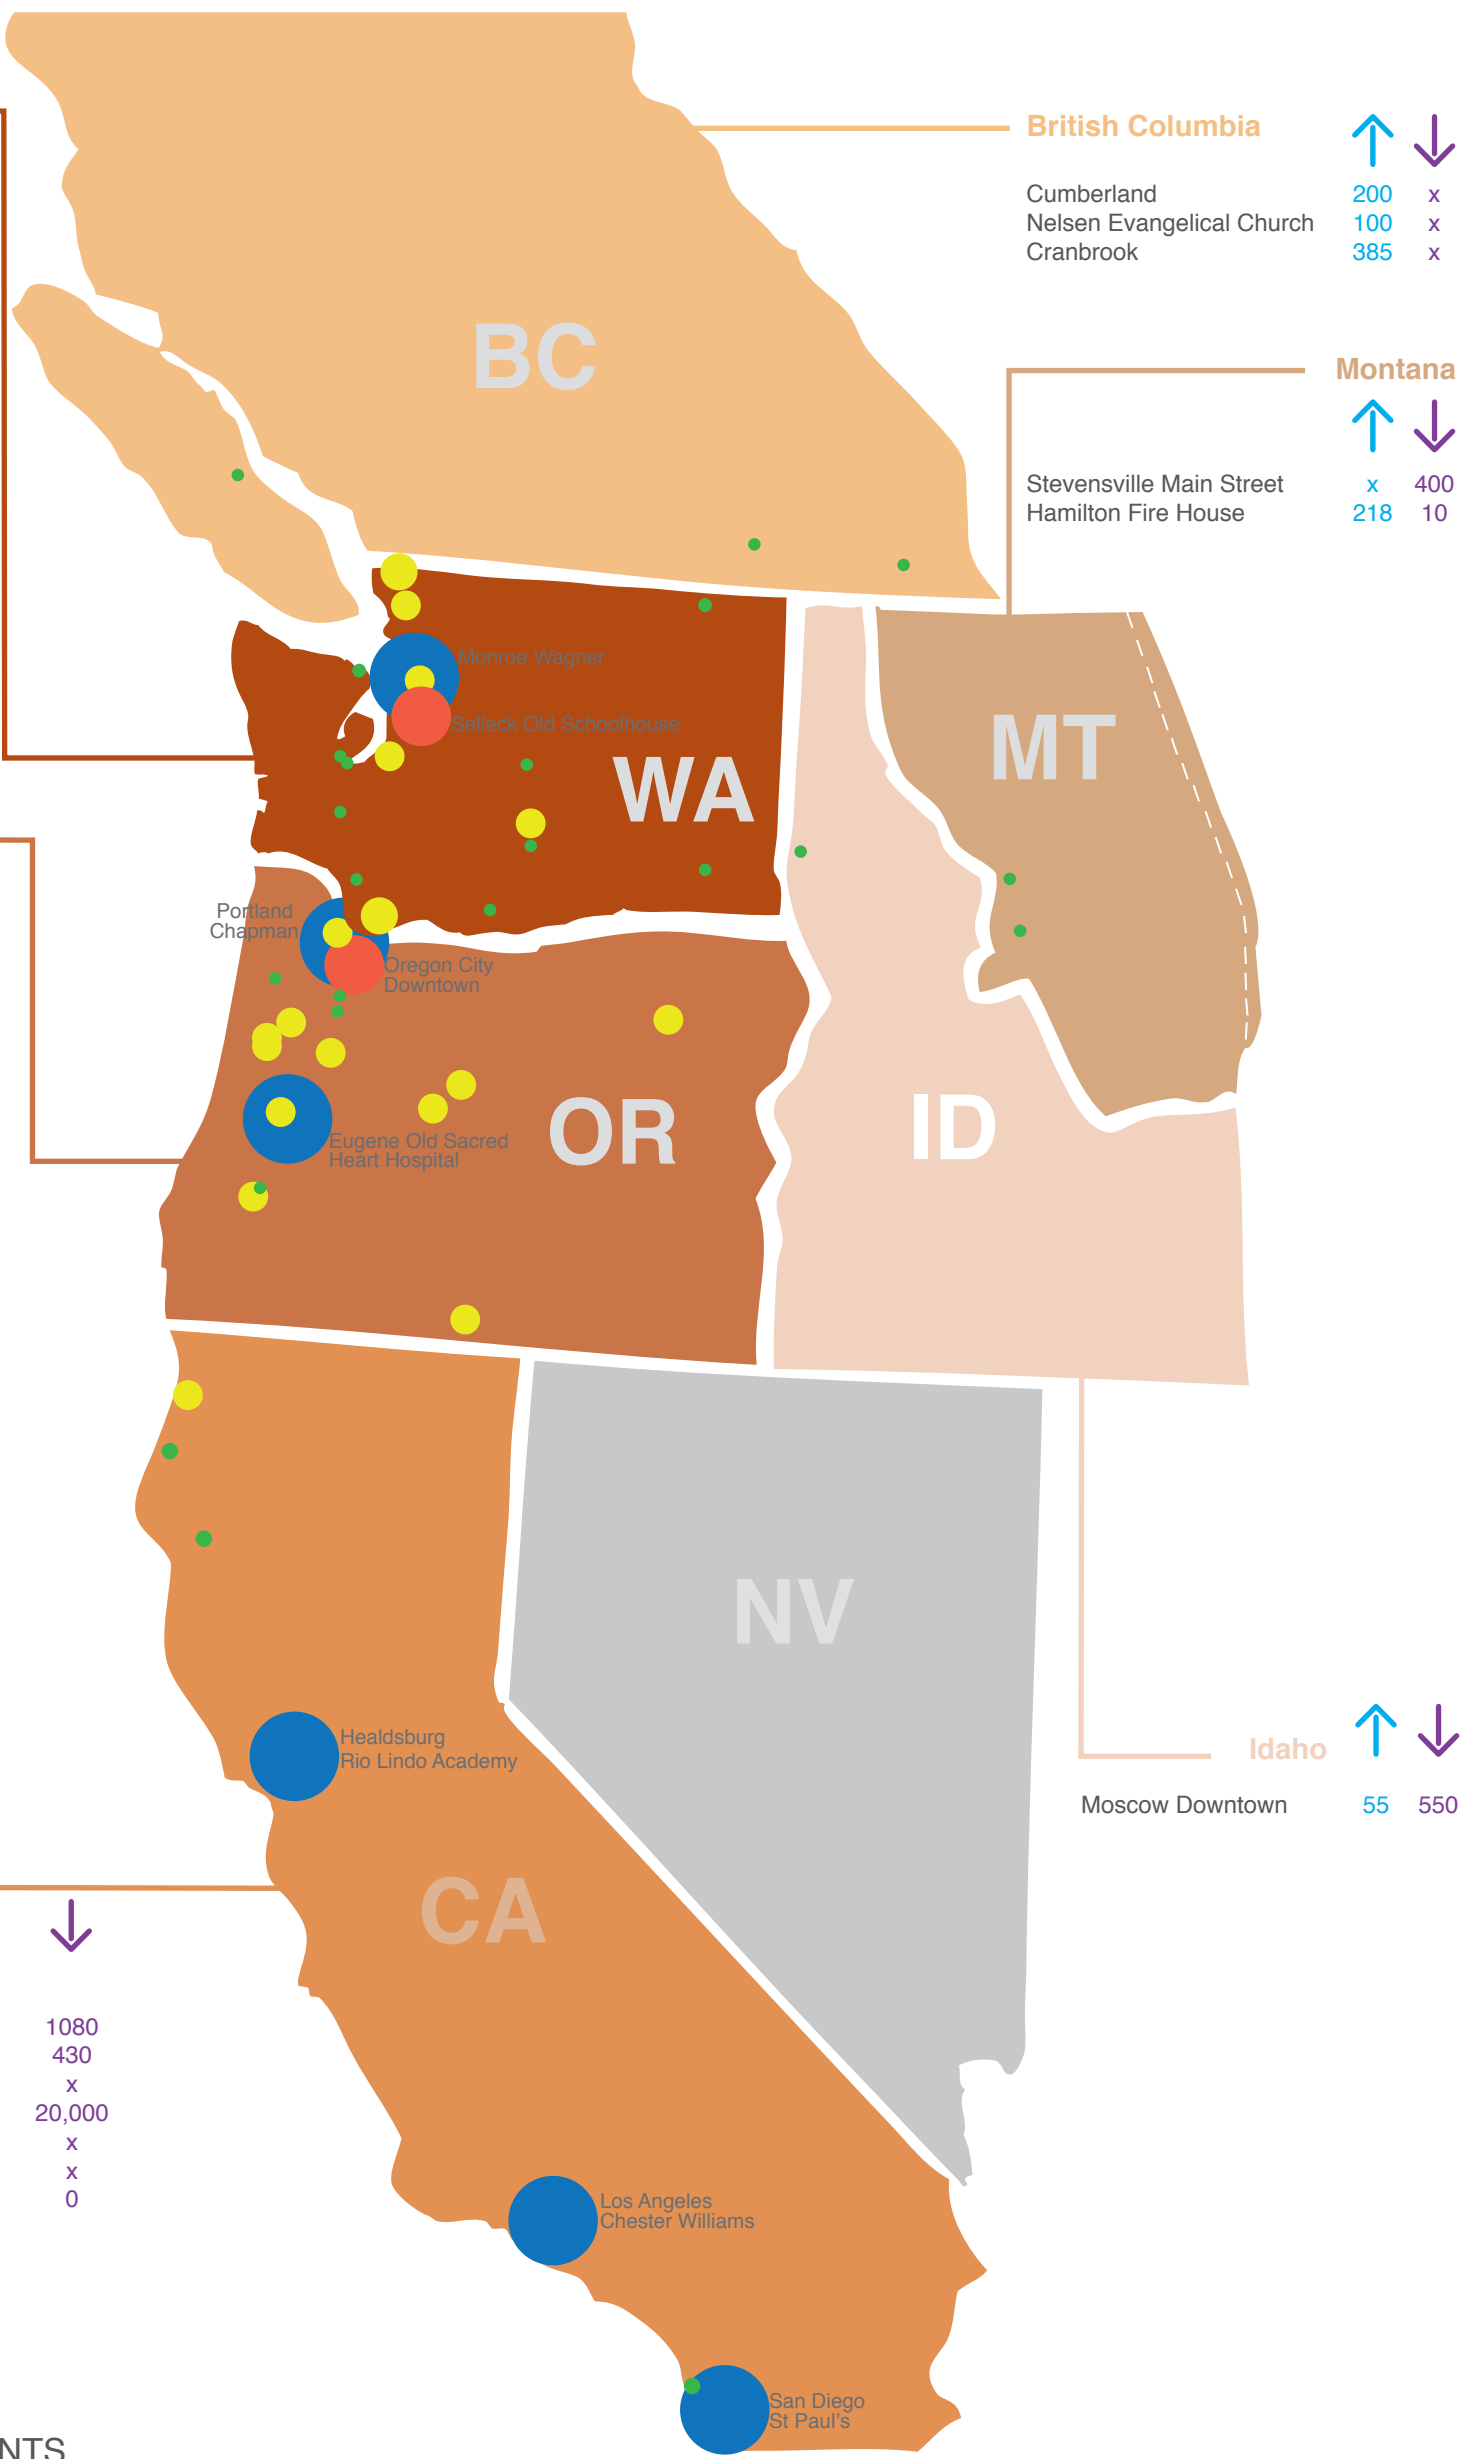

Washington

	↑	↓
Sumas Old Customs House	1840	277
Orient School	300	55
Sedro-Woodley ONS Hospital	750	1823
Sequim Fish Hatchery	100	0
Monroe F. Wagner Elementary	21,027	16,650
Monroe Admin. Building	4700	3576
Selleck Old Schoolhouse	8251	7310
Fort Lewis Building 2068	400	800
Olympia Residence	200	180
Tumwater Brewery	450	x
Centralia Downtown	889	798
Ellensburg Old Hospital	850	480
Yakima Herald News	1184	810
Battle Ground Residence	3	350
Wapato Farm House	250	125
Waistburg	x	150
Klickitat Old Ice House	354	3
Camas Tavern	3795	2365

British Columbia

	↑	↓
Cumberland	200	x
Nelsen Evangelical Church	100	x
Cranbrook	385	x

Montana

	↑	↓
Stevensville Main Street	x	400
Hamilton Fire House	218	10

Oregon

	↑	↓
Oregon City Downtown	4742	7005
Portland Chapman	10,000	21,000
Portland Duniway	0	2699
La Grande Foley Building	2454	1020
McMinnville Residence	700	8
Silverton Residence	900	450
Stayton Immaculate Parish	965	x
Albany Fire Station	1620	3030
Corvallis Weigan Hall	1500	2000
Corvallis Whiteside Theater	x	3100
Lebanon Old Hotel	3200	750
Prineville Episcopal Church	1800	x
Bend Christmas Presence	2000	187
Eugene Sacred Heart Hospital	5000	x
Eugene UO Agate Hall	4375	9700
Roseburg UTAC	100	299
Roseburg Pottery Shed	1720	770
Lakeview Flynn's Furniture	2055	0

California

	↑	↓
Humbolt County Redwood Snag	884	1080
Arcata Residence	430	430
Gaberville School Stack	114	x
Healdsburg Rio Lindo Academy	3	20,000
Los Angeles Chester Williams	10,000	x
San Diego Church lofts	10,000	x
San Diego St Paul's	500	0

VAUX'S SWIFTS HIGH COUNTS

- more than 10,000
- 5,000 - 10,000
- 1000 - 5000
- 0 - 1000

large numbers have been observed in Mexico City.

2008-2010 VAUX'S SWIFT HIGH COUNTS

↑ NORTH
↓ SOUTH